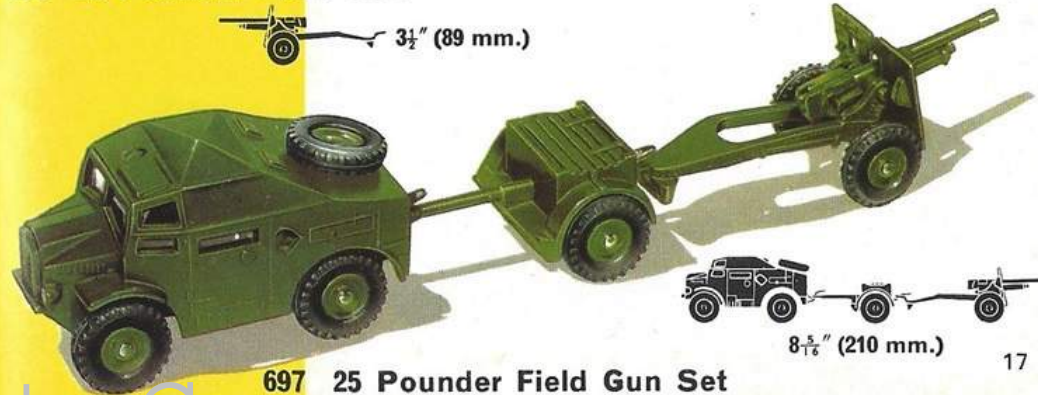

688 Field Artillery Tractor

686 25 Pounder Field Gun

3½" (89 mm.)