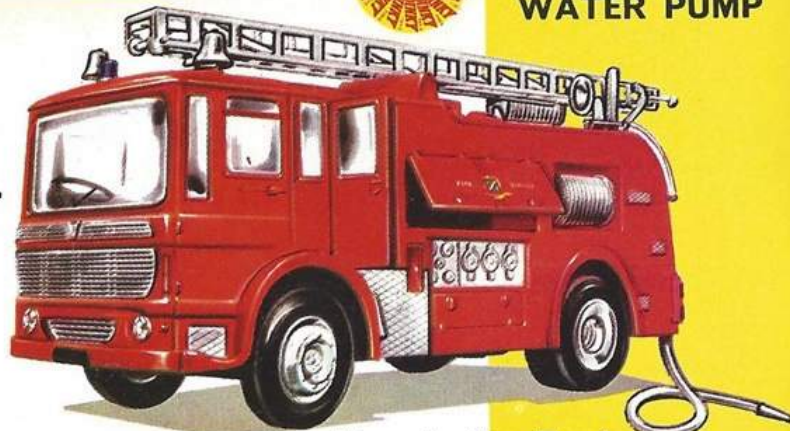

WITH
OPERATING
WATER PUMP

NEW

7" (177 mm.)

285 Merryweather Marquis Fire Tender