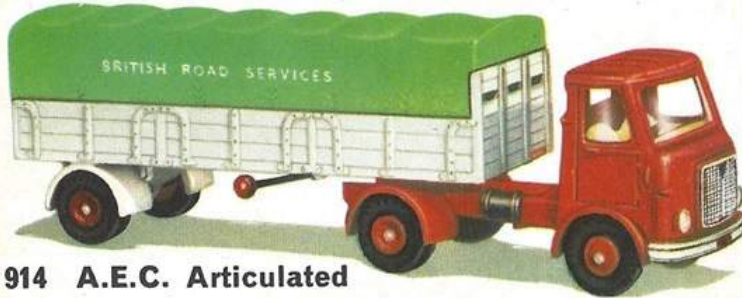

5½" (150 mm.) Wing Span

7½" (194 mm.)

944 Shell BP Fuel Tanker

914 A.E.C. Articulated Lorry

8½" (210 mm.)

7½" (192 mm.)

925 Leyland Dump Truck with Tilt Cab

5½" (143 mm.)