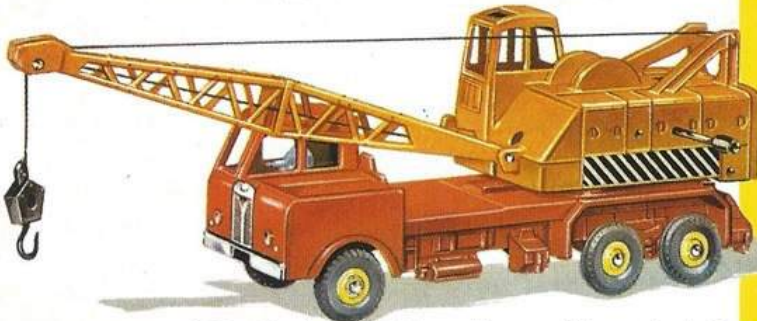

972 Coles 20 Ton Lorry-Mounted Crane

9 3/8" (245 mm.)